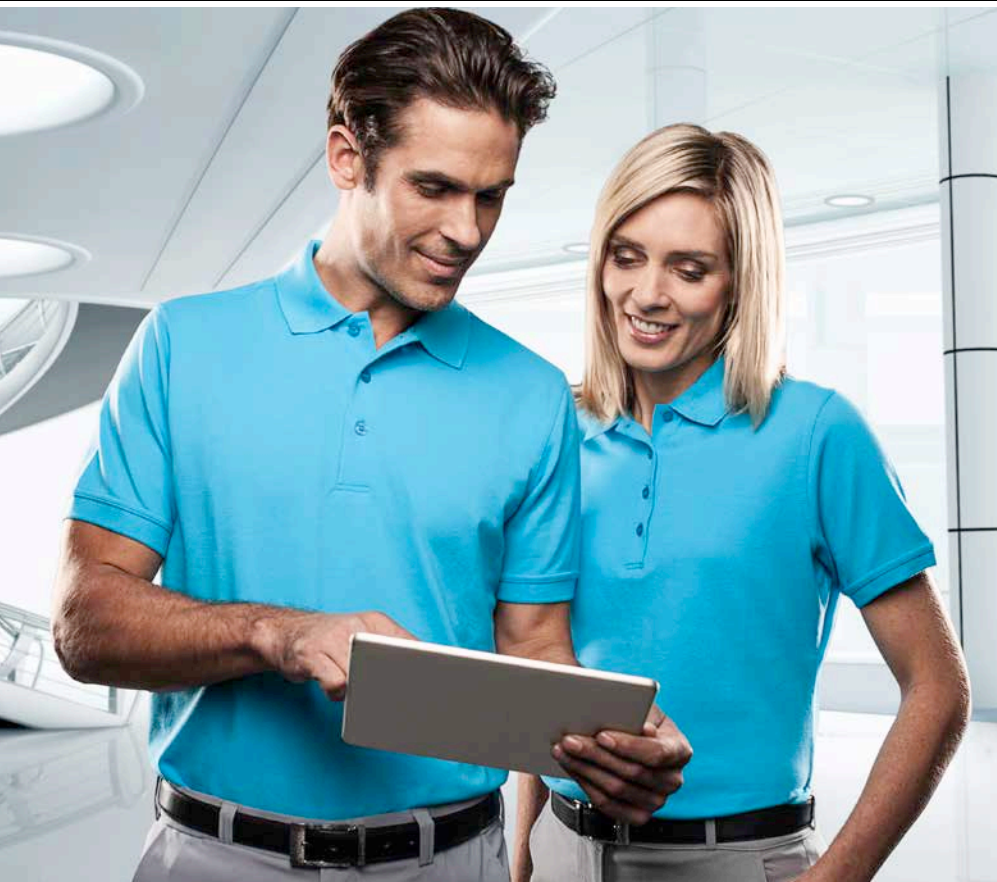

MENS + LADIES SABB POLO

MENS CODE **PCSABB**

LADIES CODE **PCLSAB**

Black

FEATURES

Solid polo. Knit collar and cuff.

Mens - 3 button placket / Ladies - 4 button placket

COLOURS