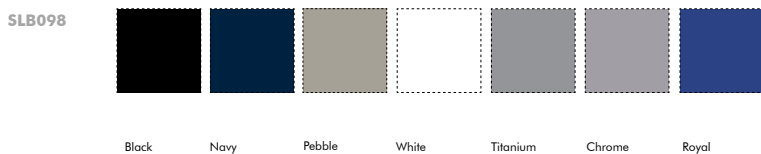

MENS DRI-SPORTE BOTTOMS

SHORT CODE **SLB098** | **SLB046WB**

**FEATURES**

- Leisure Fit
- Flat Front
- Side Pockets
- Moisture Wicking, Wrinkle Resistant, Quick Dry
- Internal Waistband Extension
- SLB046WB Replaced By SLB098

**COLOURS**

**SIZING AND FIT**

MENS TAG SIZE	77	82	87	92	97	102	107
WAIST SIZE (cm)	77	82	87	92	97	102	107
WAIST SIZE (inch)	30	32	34	36	38	40	42

**CATEGORY**

DRI-SPORTE™

**FABRIC**

94% Dri-Sporte™ ,6% Spandex