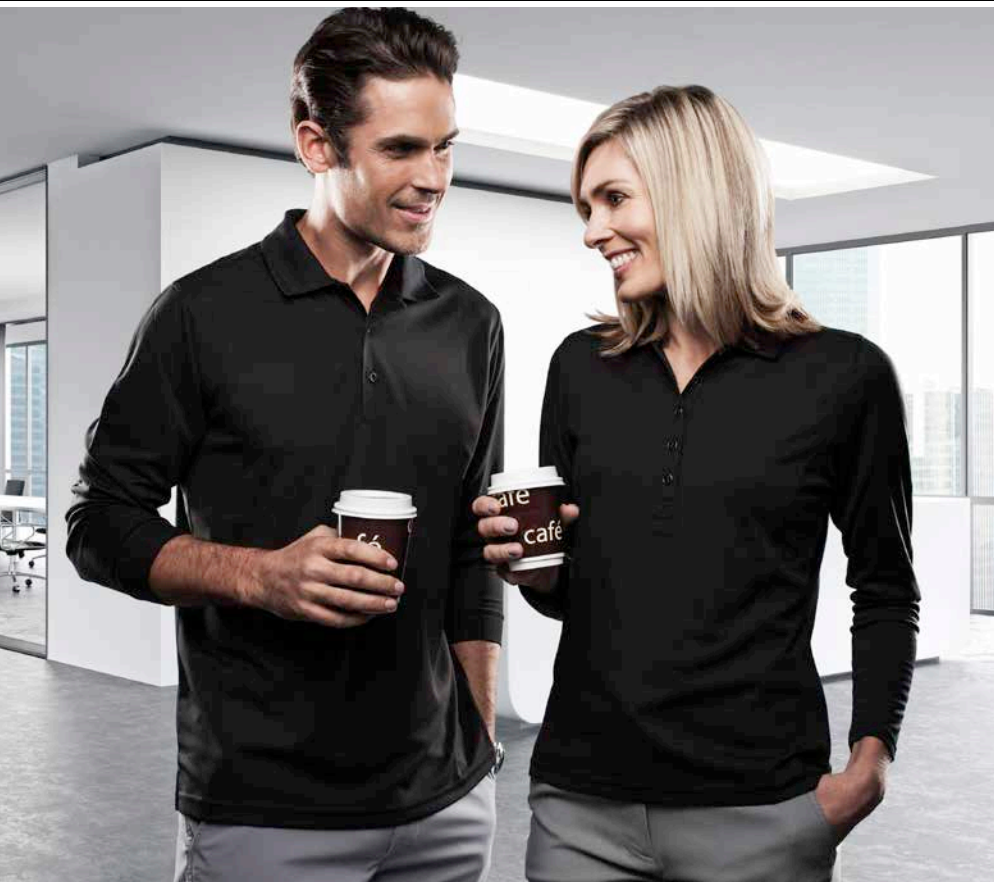

MENS + LADIES AERO POLO

MENS CODE **SPAERLS**

LADIES CODE **SPLAERL**

Bondi

FEATURES

- Sportec™ Pique
- Knit Collar And Self Cuff
- Loose Pocket Included

Mens - 3 button placket, Modern Fit / Ladies - 5 button placket, Leisure Fit.