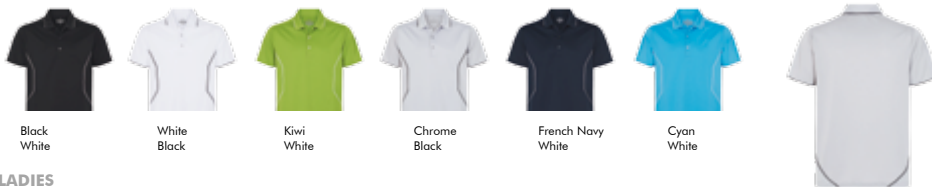

MENS + LADIES DALE POLO

MENS CODE **SPDALE**

LADIES CODE **SPLDAL**

Kivi / White

FEATURES

Self Fabric Collar With Piping. Open Sleeve With Piping.

Mens - 3 button placket, Modern Fit, Loose Pocket Included
Ladies - 3 button placket, Leisure Fit.

COLOURS

MENS

LADIES

SIZING AND FIT

MENS MODERN FIT	S	M	L	XL	XXL	3XL	5XL
HALF CHEST (cm)	53.5	56	58.5	61	63.5	66	71

LADIES LEISURE FIT	8	10	12	14	16	18	20	22
HALF CHEST (cm)	45.5	48	50.5	53	55.5	58	60.5	63

CATEGORY

SPORTEC™

FABRIC

100% Sportec™ Jersey Front + Mesh Rear & Sides

WEIGHT

150 GSM

UPF RATING

EXCELLENT

TARGET MARKETS