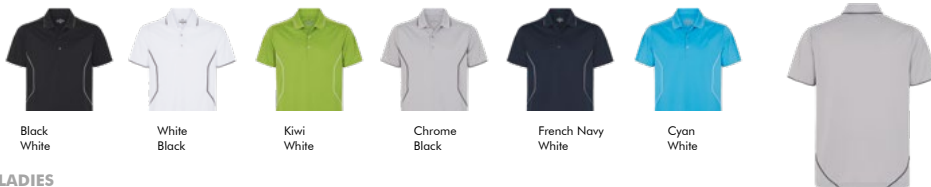

MENS + LADIES DALE POLO

MENS CODE **SPDALE**

LADIES CODE **SPLDAL**

Kivi / White

**FEATURES**

- Contrast Piping Detail
- Self Fabric Collar With Contrast Piping.
- Open Sleeve With Contrast Piping.

Mens - 3 Button Placket, Modern Fit, Loose Pocket Included

Ladies - 4 Button Placket, Leisure Fit.

**COLOURS**

**MENS**

Black White

White Black

Kivi White

Chrome Black

French Navy White

Cyan White

REAR

**LADIES**

Black White

White Black

Kivi White

Chrome Black

French Navy White