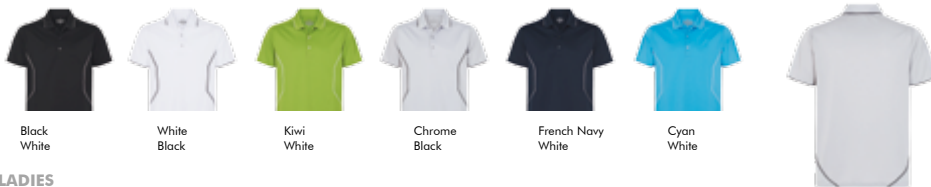

MENS + LADIES DALE POLO

MENS CODE **SPDALE**

LADIES CODE **SPLDAL**

Kivi / White

FEATURES

Self Fabric Collar With Piping. Open Sleeve With Piping.

Mens - 3 button placket, Modern Fit, Loose Pocket Included
Ladies - 3 button placket, Leisure Fit.

COLOURS

MENS

LADIES

SIZING AND FIT

MENS MODERN FIT	S	M	L	XL	XXL	3XL	5XL
HALF CHEST (cm)	53.5	56	58.5	61	63.5	66	71

LADIES LEISURE FIT	8	10	12	14	16	18	20	22
HALF CHEST (cm)	45.5	48	50.5	53	55.5	58	60.5	63

CATEGORY

SPORTEC™

FABRIC

100% Sportec™ Jersey Front + Mesh Rear & Sides

WEIGHT

150 GSM

UPF RATING

EXCELLENT

TARGET MARKETS