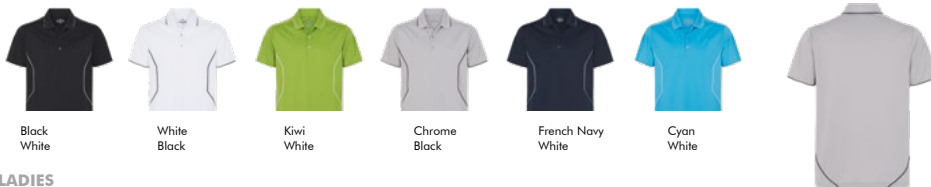

MENS + LADIES DALE POLO

MENS CODE **SPDALE**

LADIES CODE **SPLDAL**

Kivi / White

FEATURES

- Contrast Piping Detail
- Self Fabric Collar With Contrast Piping.
- Open Sleeve With Contrast Piping.

Mens - 3 Button Placket, Modern Fit, Loose Pocket Included

Ladies - 4 Button Placket, Leisure Fit.

COLOURS

MENS

Black White

White Black

Kivi White

Chrome Black

French Navy White

Cyan White

REAR

LADIES

Black White

White Black

Kivi White

Chrome Black

French Navy White