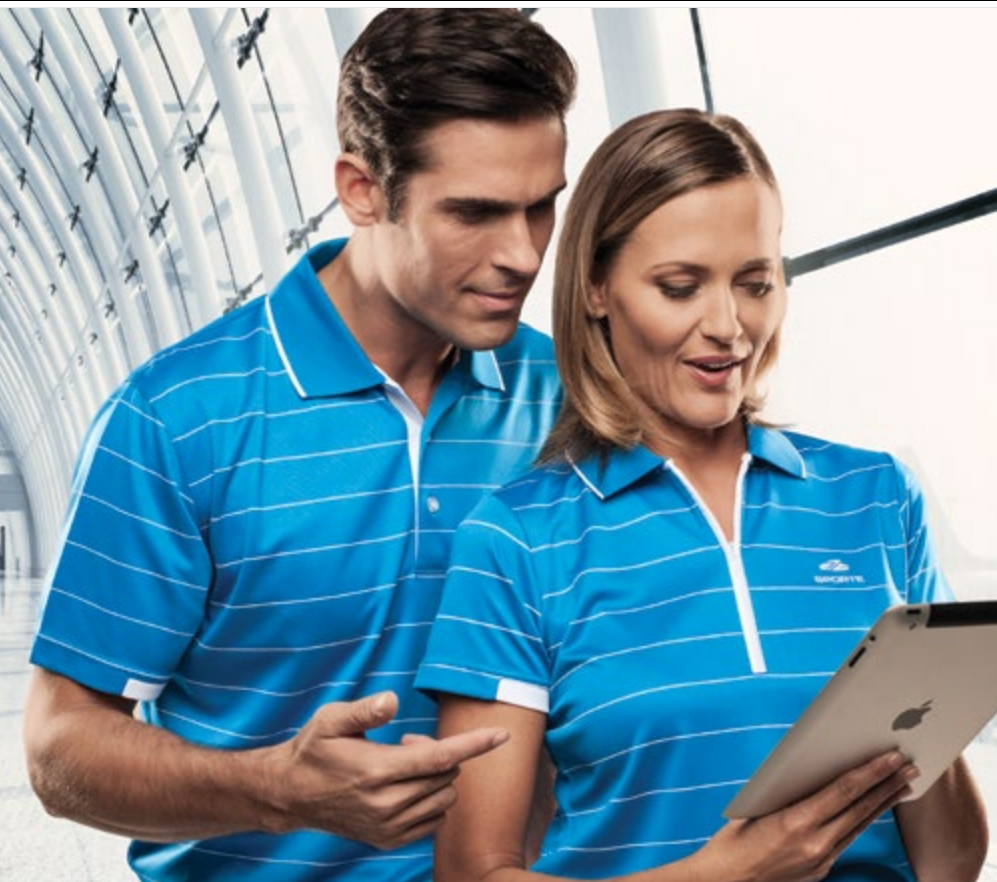

MENS + LADIES NOAH POLO

MENS CODE **SPNOAH**

LADIES CODE **SPLNOA**

Cherry / Navy

FEATURES

Printed all over stripe. Knitted collar with contrast tipping. Open sleeve with contrast detail.

Mens - 3 button placket / Ladies - Contrast zipper